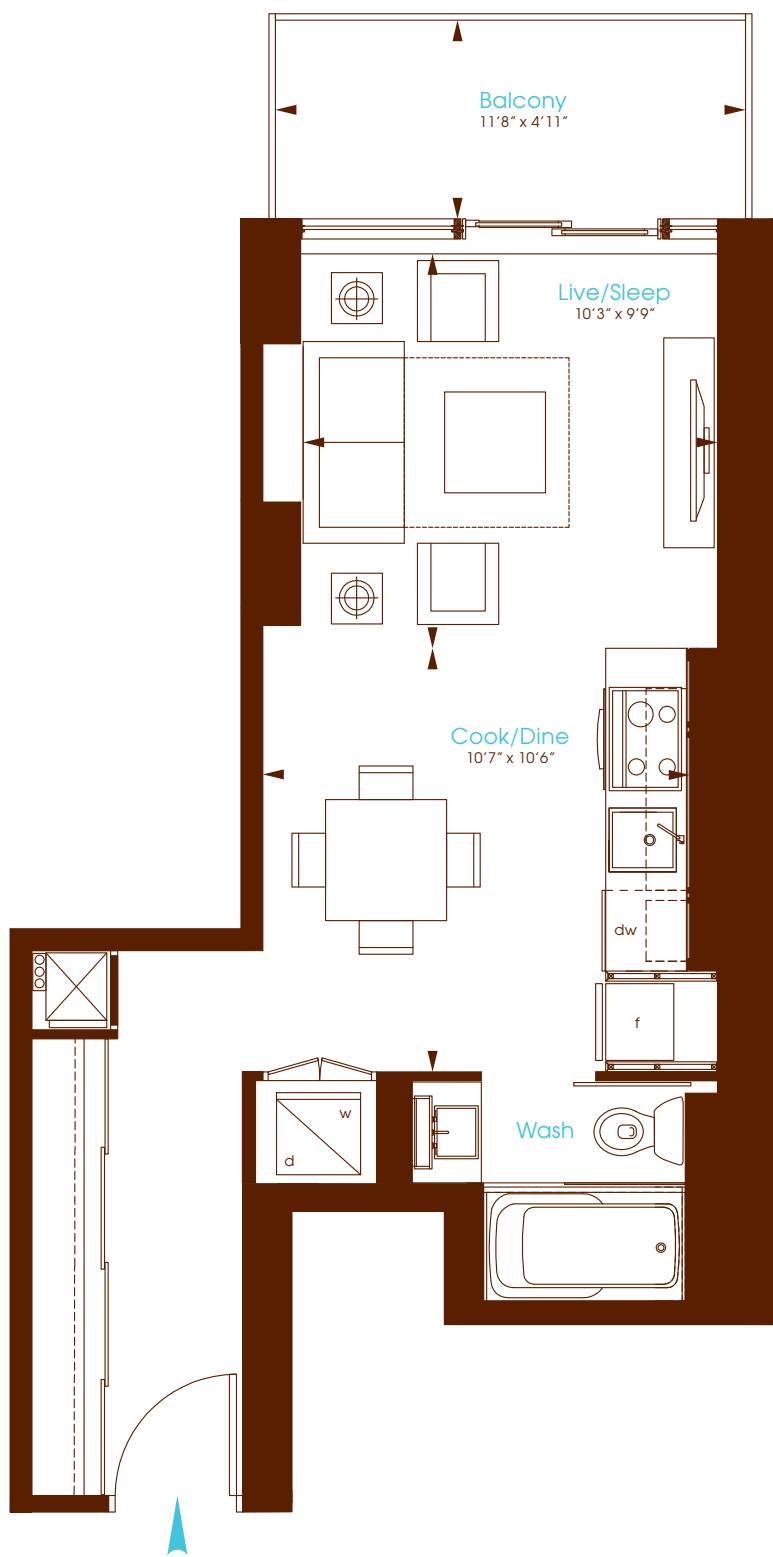

# Nylon Studio

Interior 407 Square Feet

Balcony 57 Square Feet

Floor 02

Floors 03-04

All dimensions are approximate. Sizes and specifications are subject to change without notice. E. & O. E. Actual useable floor space varies from stated floor area. All furniture is for illustrative purpose only. Window mullions will vary by floor.