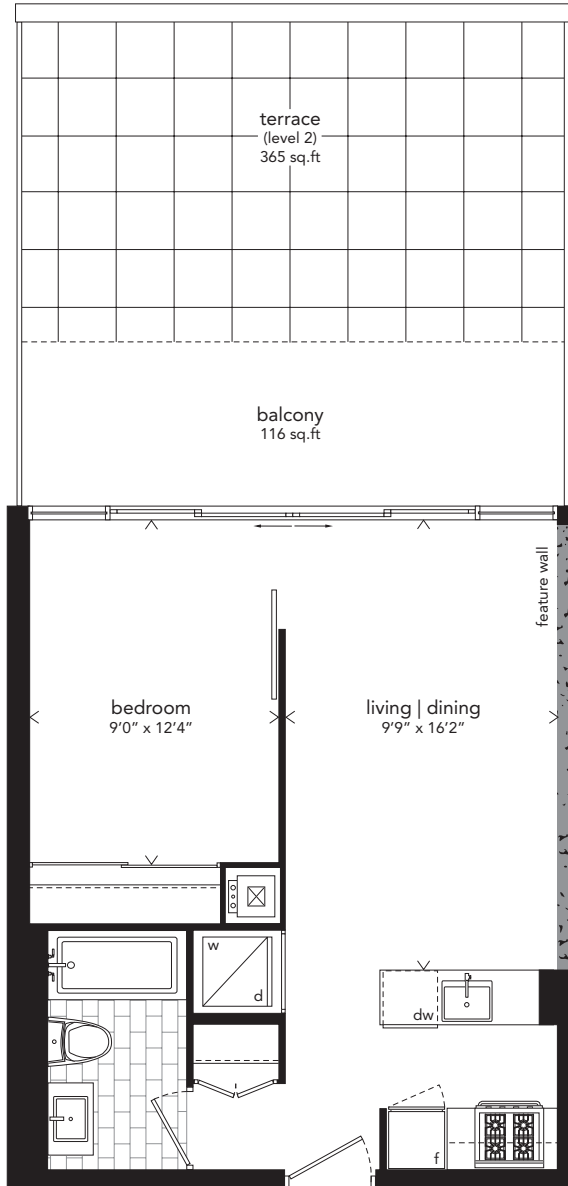

one bedroom

483 sq.ft.

210 | 214-216 | 314-318 | 414-418
514-518 | 612-616 | 712-716 | 812-816 |

116 sq.ft. balcony
599 sq.ft. total

217
103 sq.ft. balcony
586 sq.ft. total

218
365 sq.ft. terrace
848 sq.ft. total

207
336 sq.ft. terrace
819 sq.ft. total

floor plan is mirrored for units 207,210