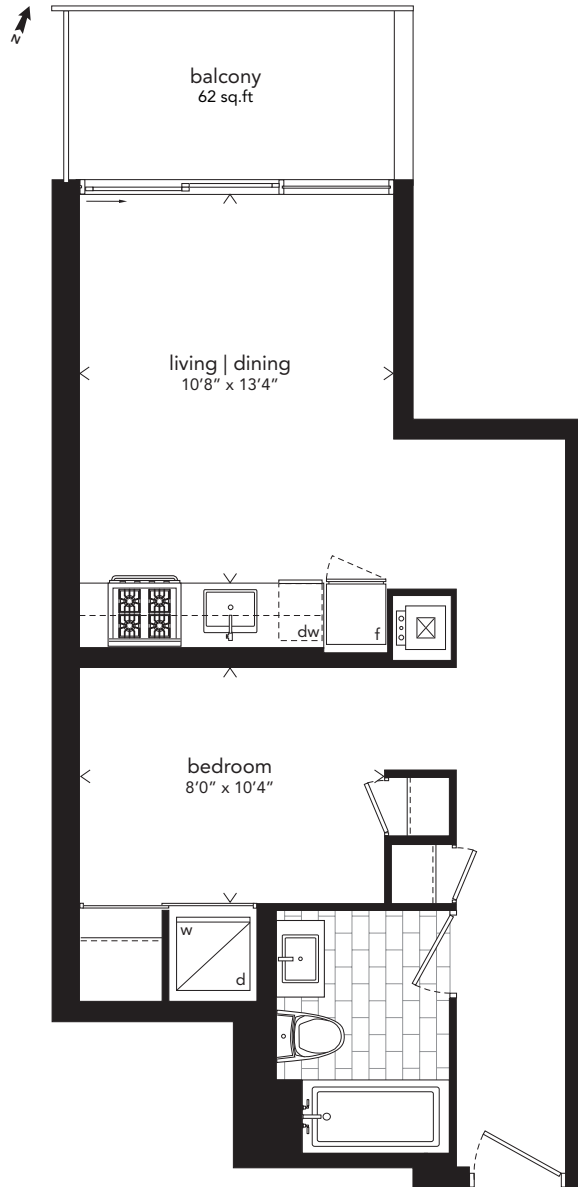

one bedroom

518 sq.ft.

627 | 727

62 sq.ft. balcony
580 sq.ft. total

level 6-7

collo